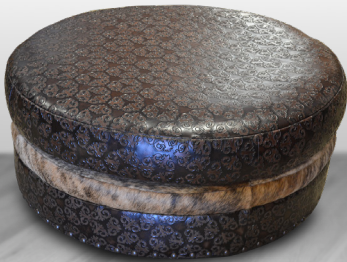

Ottomans

*Custom Sizes Available All
available with storage*

The Des Moines
*Available with Star
Available with no rope
30", 36", 42"*

The Dayton
*(with fringe)
#2599*

The Reno

The Hamel

The Prescott

The Dayton
*(with fringe)
#2599*